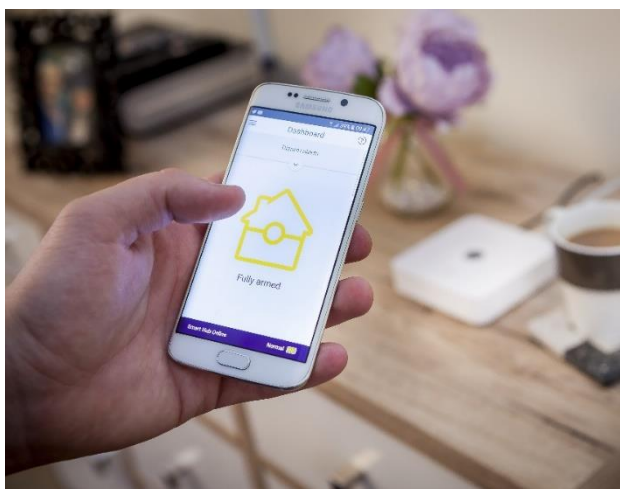

- Opening with key tag and/or PIN code
- Easy to install and programmed
- Possibility of automatic locking
- One day code possibility (valid 24h)
- New key tag adding is easy and convenient
- Lost key tag can simply be erased
- Alarm
- Suitable for fire doors
- IP55 weather resistant
- Finishes: Silver, White & Black

Opening with mobile phone

- Yale Smart Living Home app
- Module needs to be added to the lock and install the HUB (HUB – network cable and power supply needed)
- Opening and locking, granting and deleting access rights by mobile app
- Possible to give time access rights and monitor usage

Yale Doorman is suitable for a Scandinavian (ASSA ABLOY) type of doors with distance of the handle/cylinder center from front plate 50mm.

Before installing, make sure the door is in accordance with the drawing!