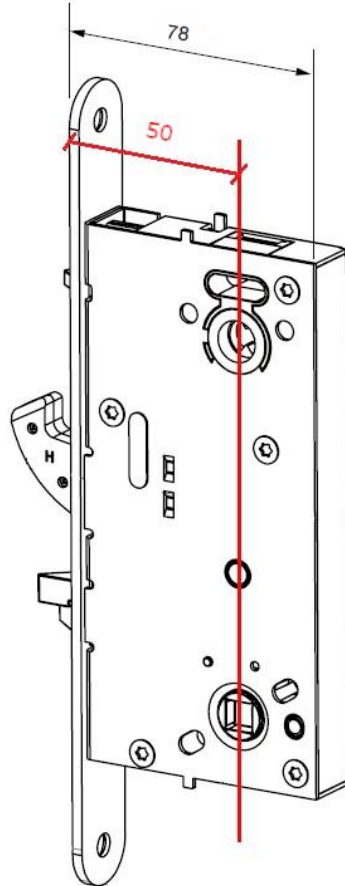

- Opening with key tag and/or PIN code
- Easy to install and programmed
- Possibility of automatic locking
- One day code possibility (valid 24h)
- New key tag adding is easy and convenient
- Lost key tag can simply be erased
- Alarm
- Suitable for fire doors
- IP55 weather resistant
- Finishes: Silver, White & Black

Opening with mobile phone

- Yale Smart Living Home app
- Module needs to be added to the lock and install the HUB (HUB – network cable and power supply needed)
- Opening and locking, granting and deleting access rights by mobile app
- Possible to give time access rights and monitor usage

Yale Doorman is suitable for a Scandinavian (ASSA ABLOY) type of doors with distance of the handle/cylinder center from front plate 50mm.

Before installing, make sure the door is in accordance with the drawing!