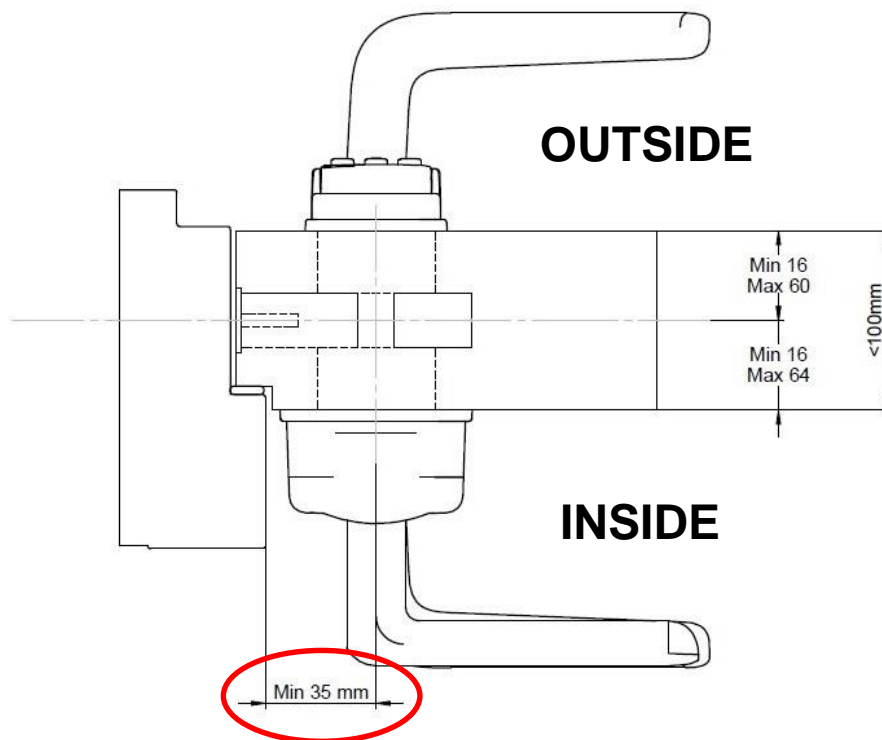

Available at ASSA ABLOY [dealers`](#) stores.